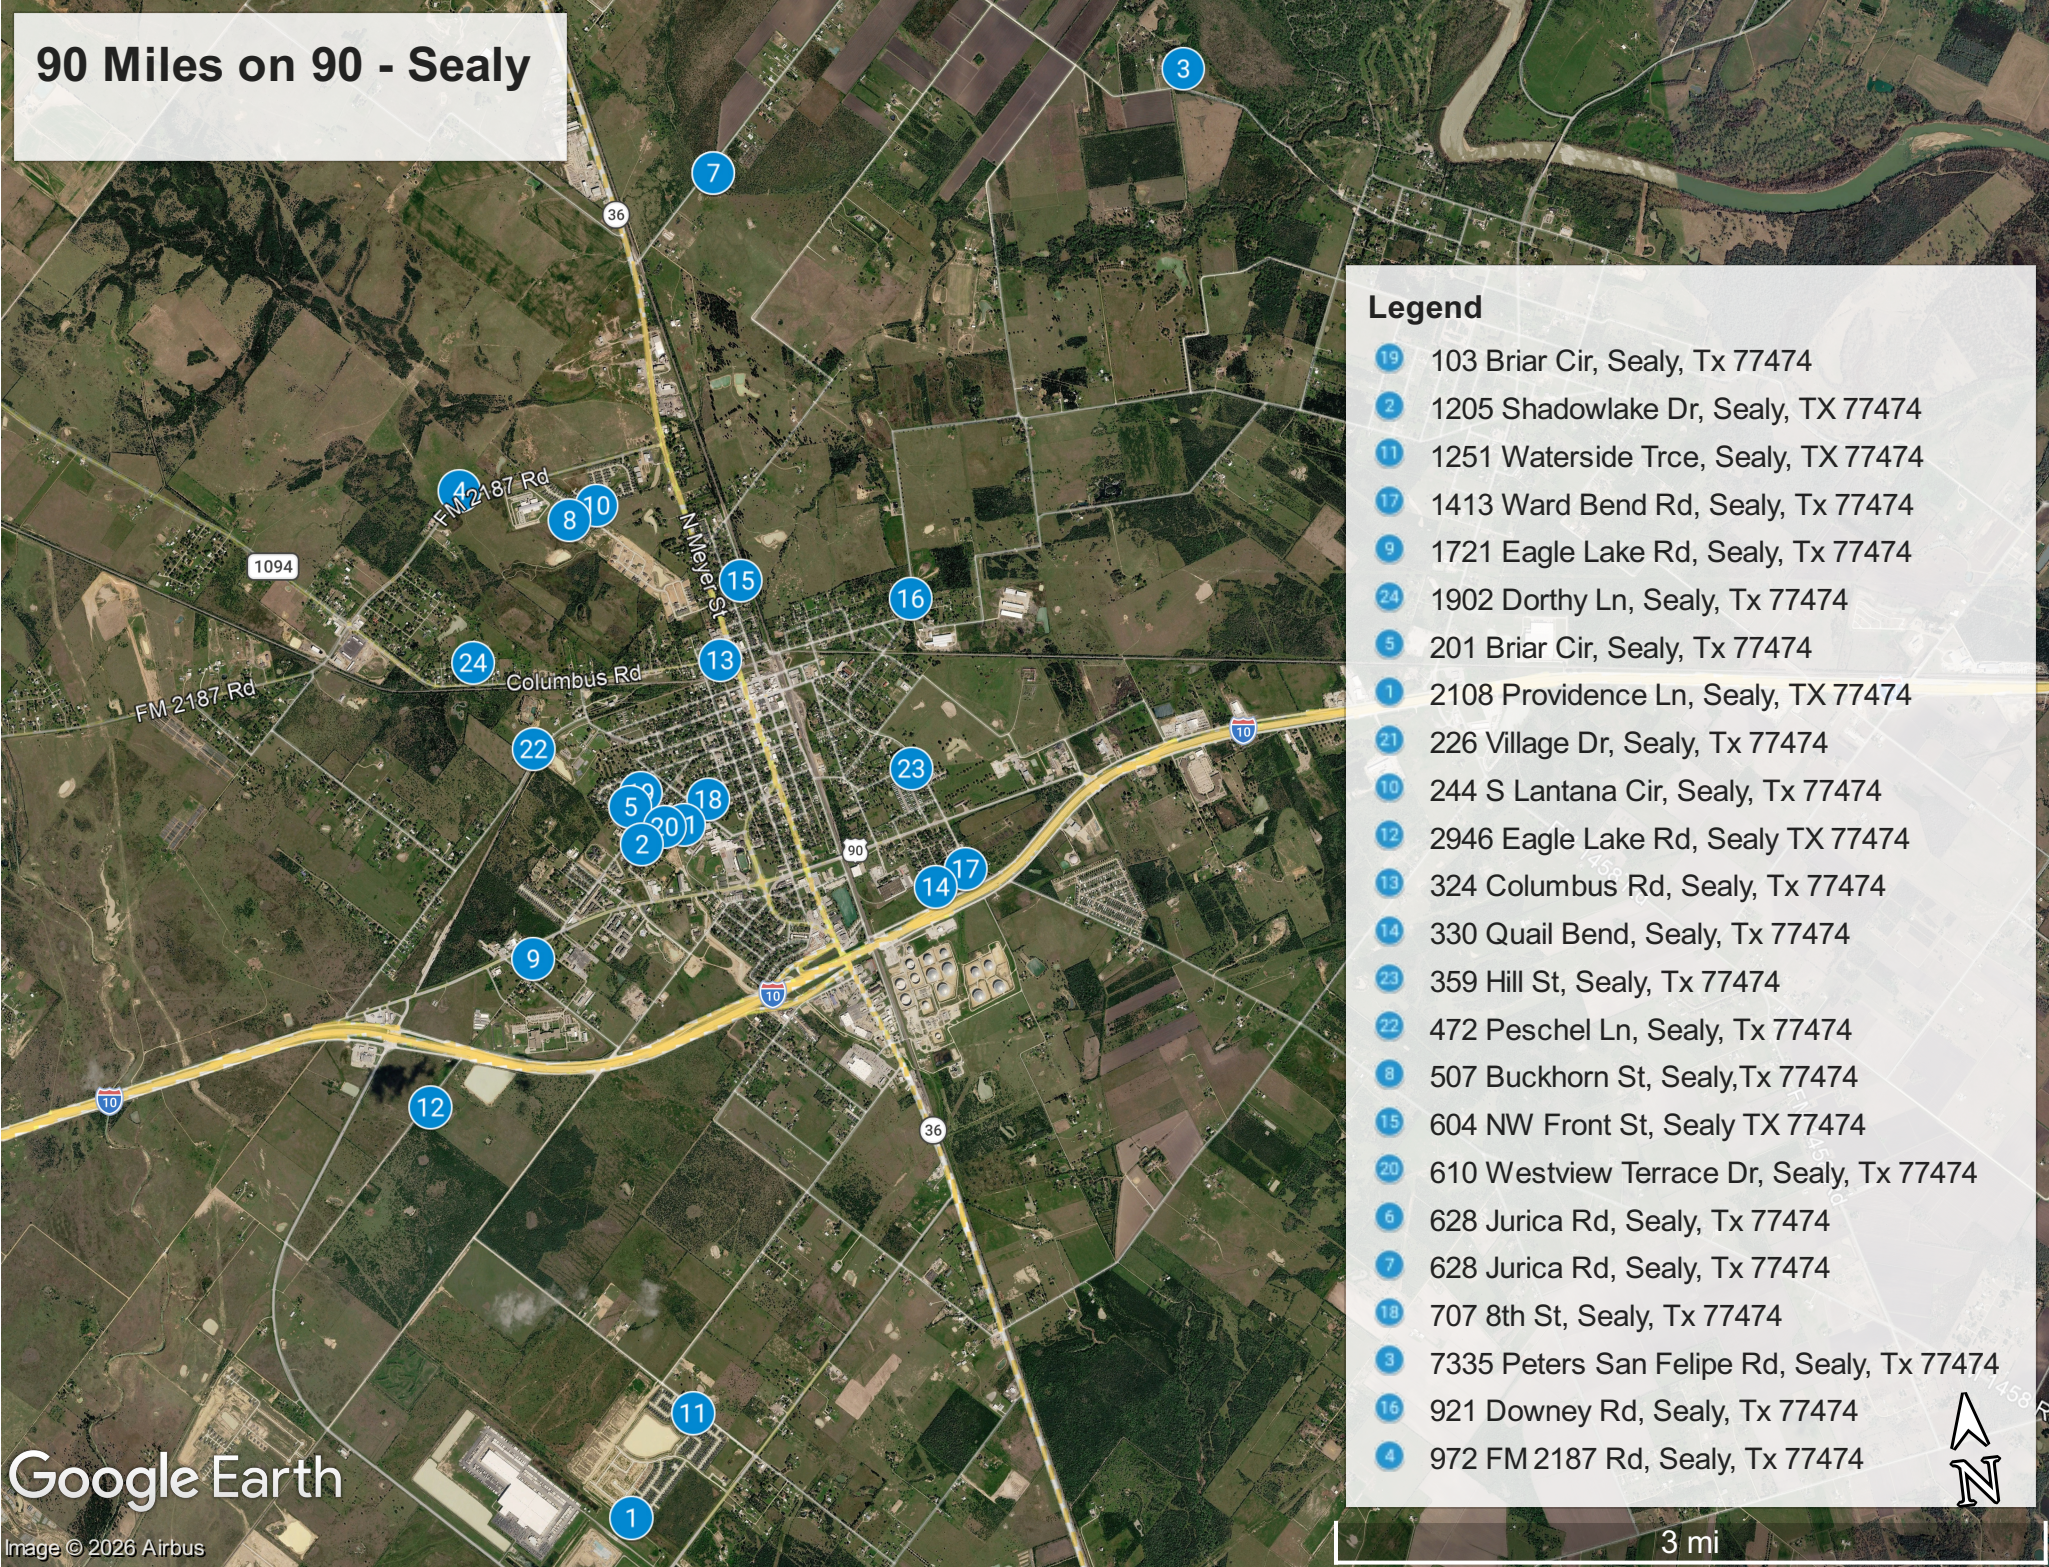

90 Miles on 90 - Sealy

Legend

- 19 103 Briar Cir, Sealy, Tx 77474
- 2 1205 Shadowlake Dr, Sealy, TX 77474
- 11 1251 Waterside Trce, Sealy, TX 77474
- 17 1413 Ward Bend Rd, Sealy, Tx 77474
- 9 1721 Eagle Lake Rd, Sealy, Tx 77474
- 24 1902 Dorothy Ln, Sealy, Tx 77474
- 5 201 Briar Cir, Sealy, Tx 77474
- 1 2108 Providence Ln, Sealy, TX 77474
- 21 226 Village Dr, Sealy, Tx 77474
- 10 244 S Lantana Cir, Sealy, Tx 77474
- 12 2946 Eagle Lake Rd, Sealy TX 77474
- 13 324 Columbus Rd, Sealy, Tx 77474
- 14 330 Quail Bend, Sealy, Tx 77474
- 23 359 Hill St, Sealy, Tx 77474
- 22 472 Peschel Ln, Sealy, Tx 77474
- 8 507 Buckhorn St, Sealy, TX 77474
- 15 604 NW Front St, Sealy TX 77474
- 20 610 Westview Terrace Dr, Sealy, Tx 77474
- 6 628 Jurica Rd, Sealy, Tx 77474
- 7 628 Jurica Rd, Sealy, Tx 77474
- 18 707 8th St, Sealy, Tx 77474
- 3 7335 Peters San Felipe Rd, Sealy, Tx 77474
- 16 921 Downey Rd, Sealy, Tx 77474
- 4 972 FM 2187 Rd, Sealy, Tx 77474